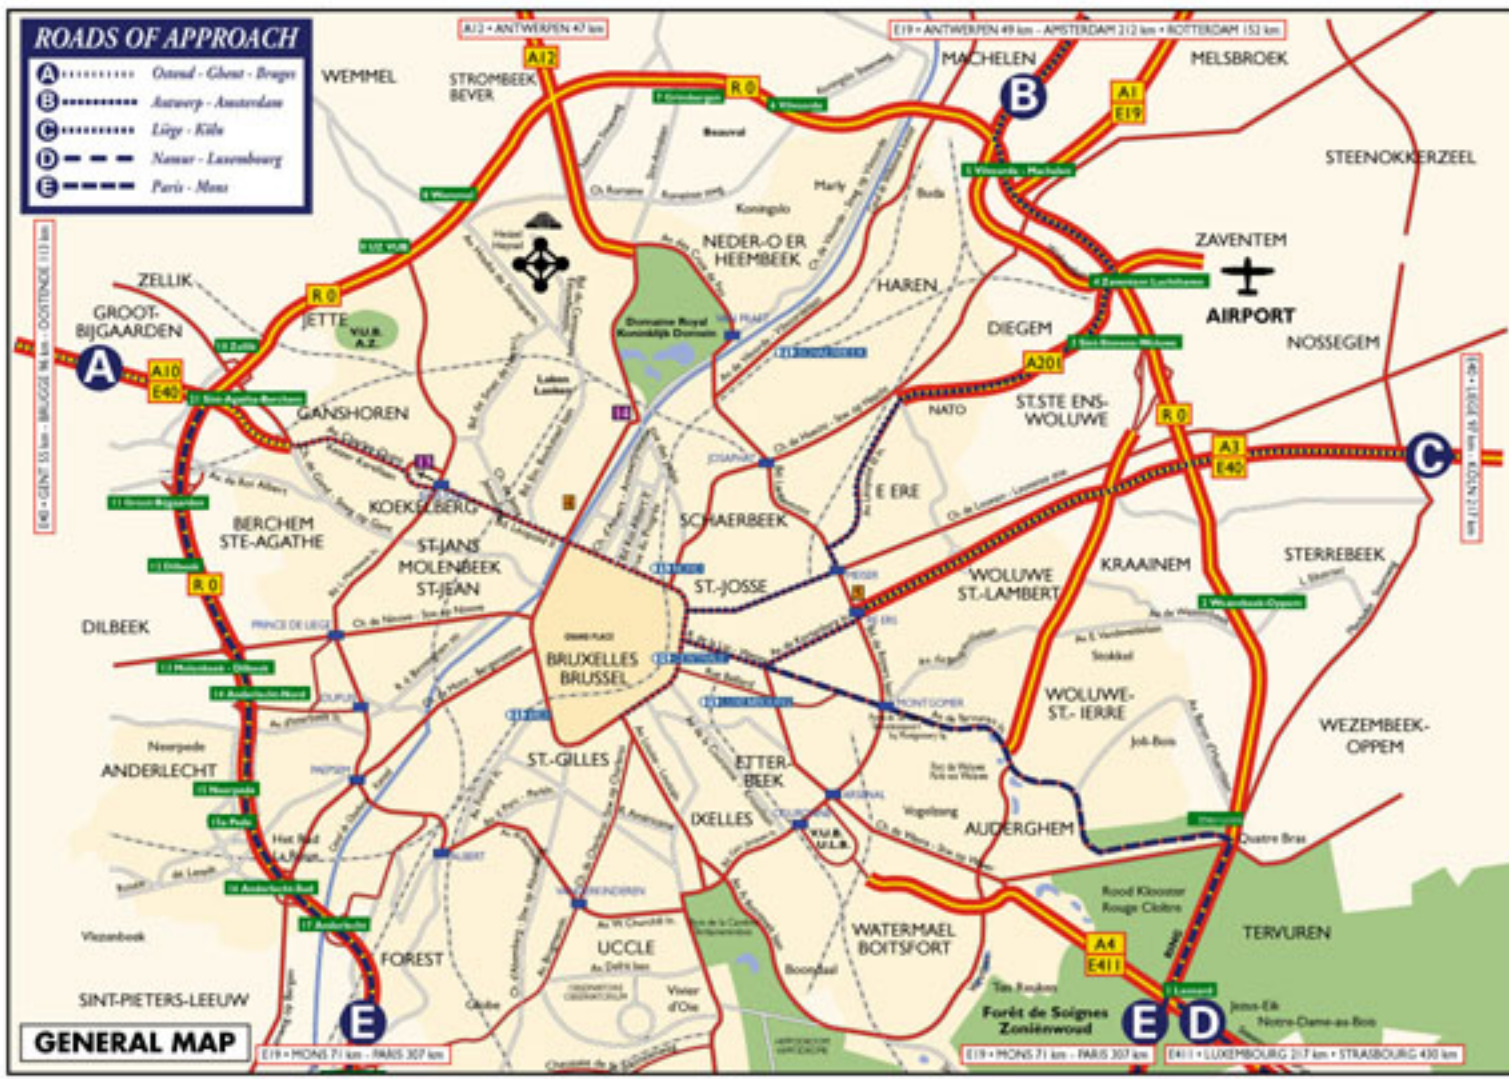

CITY MAP BRUSSELS

WELCOME TO

STANHOPE BRUSSELS
Rue du Commerce 9, B-1000 BRUSSELS
☎ +32 (0)2 506 91 11 • ✉ +32 (0)2 512 17 08
e-mail : stanhope@thonhotels.be
website: www.thonhotels.be/stanhope
A Member of WorldHotels: Deluxe Collection

HOTEL BRISTOL STEPHANIE
Avenue Louise 91-93, B-1050 BRUSSELS
☎ +32 (0)2 543 33 11 • ✉ +32 (0)2 538 03 07
e-mail : bristol@thonhotels.be
website: www.thonhotels.be/bristolstephanie
A Member of WorldHotels: Deluxe Collection

THON HOTEL BRUSSELS CITY CENTRE
Avenue du Boulevard 17, B-1210 BRUSSELS
☎ +32 (0)2 205 15 11 • ✉ +32 (0)2 201 15 15
e-mail : brusselscitycentre@thonhotels.be
website: www.thonhotels.be/brusselscitycentre
A Member of WorldHotels: Comfort Collection

THON HOTEL BRUSSELS AIRPORT
Berkenlaan 4, B-1831 DIEGEM
☎ +32 (0)2 721 77 77 • ✉ +32 (0)2 721 55 96
e-mail : brusselsairport@thonhotels.be
website: www.thonhotels.be/brusselsairport
A Member of WorldHotels: Comfort Collection

THON RESIDENCE PARNASSE
Rue d'Idalie 8, B-1050 BRUSSELS
☎ +32 (0)2 505 98 00 • ✉ +32 (0)2 505 99 00
e-mail : parnasse@thonhotels.be
website: www.thonhotels.be/parnasse

THON RESIDENCE FLORENCE
Rue de Florence 1-11, B-1050 BRUSSELS
☎ +32 (0)2 543 33 90 • ✉ +32 (0)2 543 33 89
e-mail : florence@thonhotels.be
website: www.thonhotels.be/florence